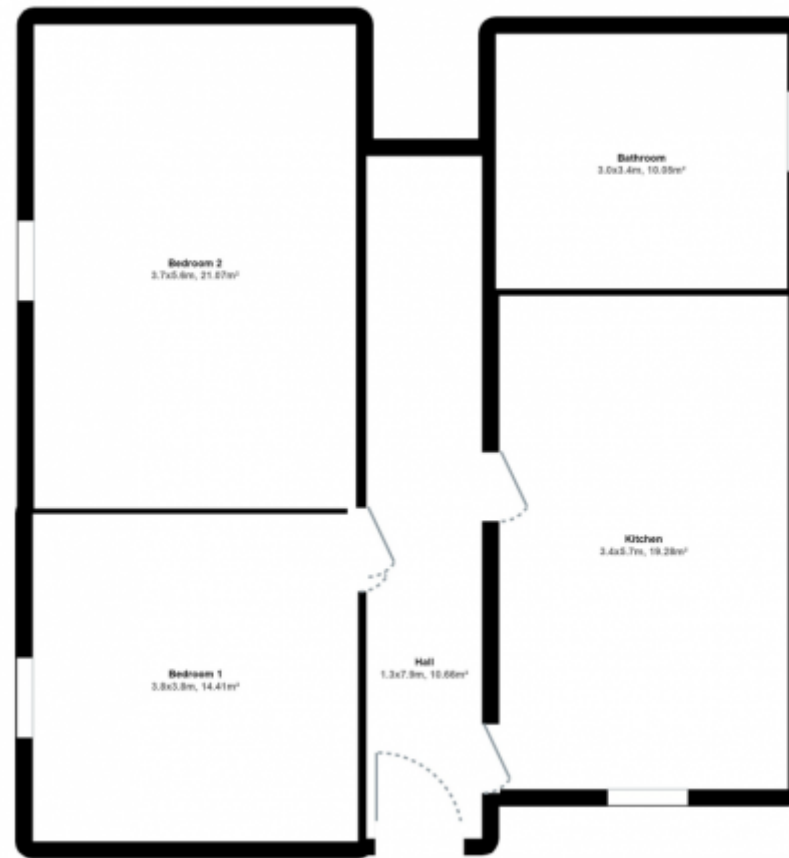

### **Property reference: 158A WR F7**

- Close proximity to the University of Leeds.
- Surrounded by several shops, restaurants and bars.
- Early viewings are recommended!

This 2 bedroom property briefly comprises of a fully fitted kitchen equipt with a washing machine and breakfast bar. There are 2 double bedrooms, both fully furnished with a double bed, wardrobe and desk with chair. Finally, there is a fully tiled bathroom with a shower.

\*\*all prices are per person per week\*\*

This floorplan is for illustrative purposes only and the location of doors, windows and other items are approximate.

Telephone: 01132442443

[www.samarahomes.co.uk](http://www.samarahomes.co.uk)